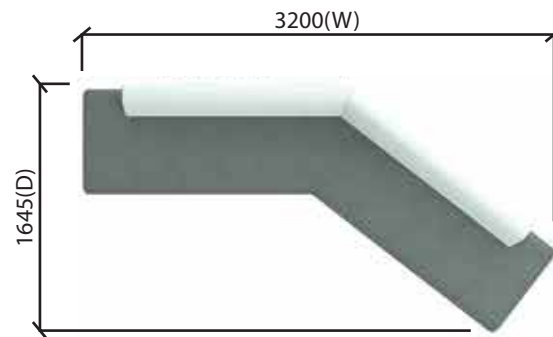

pu/leather colour : pu berry / pvc leather /
genuine leather